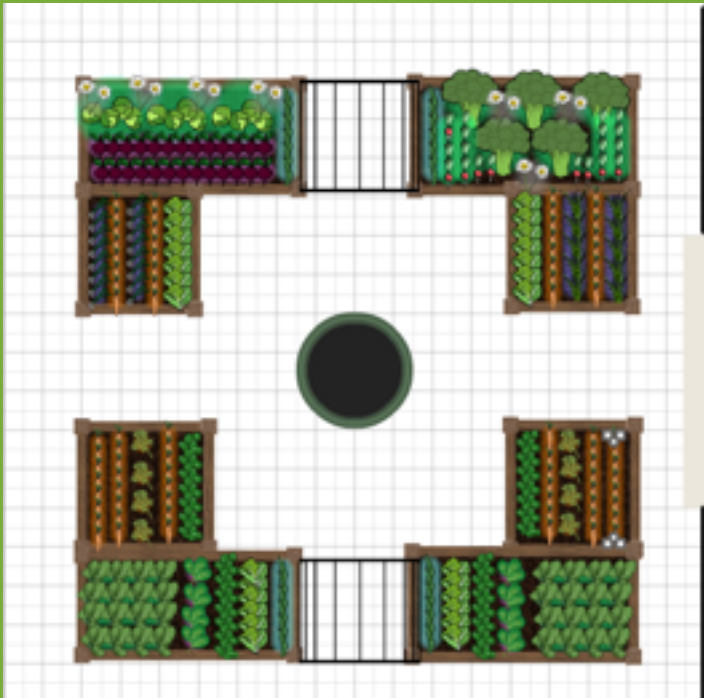

MAXIMIZE SPACE

VARIOUS DESIGNS

USE COMPANIONS

CHOOSE THIS OPTION TO
RECEIVE A CUSTOMIZED
GARDEN PLAN FOR YOUR
BACKYARD GARDEN SPACE
WITH YOUR SEED COURSE.

THIS PACKAGE ALSO
INCLUDES THE
SEED STARTER PACK.